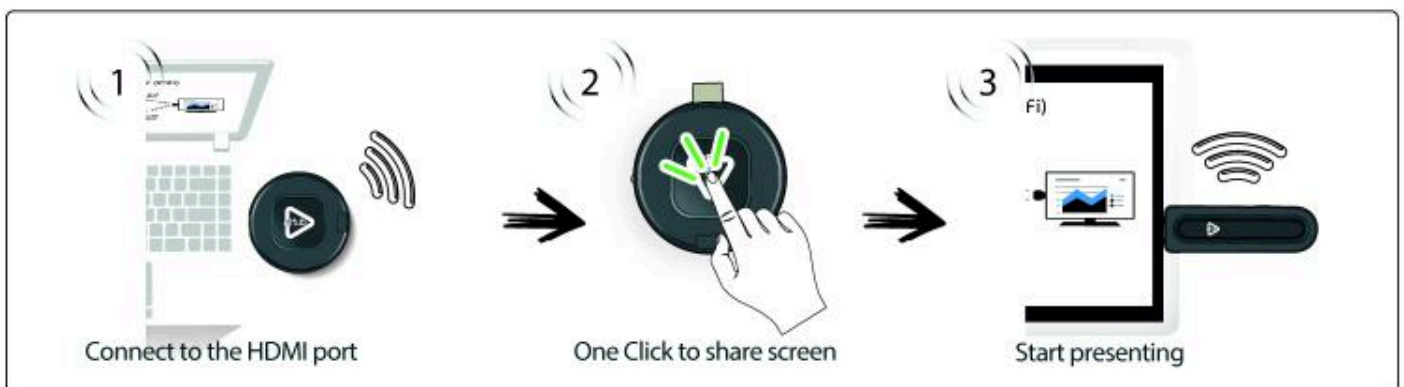

HDMI Wireless Display System

Ideal solution for meeting rooms, presentation rooms, education, training and group work

eHub HDMI Wireless Display System

- Connect eHub FHD with any HDMI enabled device and start Screen Mirroring
- Experience the Full HD Video output supported with High Quality Audio
- No Software Installations; No Set-up needed; Avoid messy cable setup

How it works?