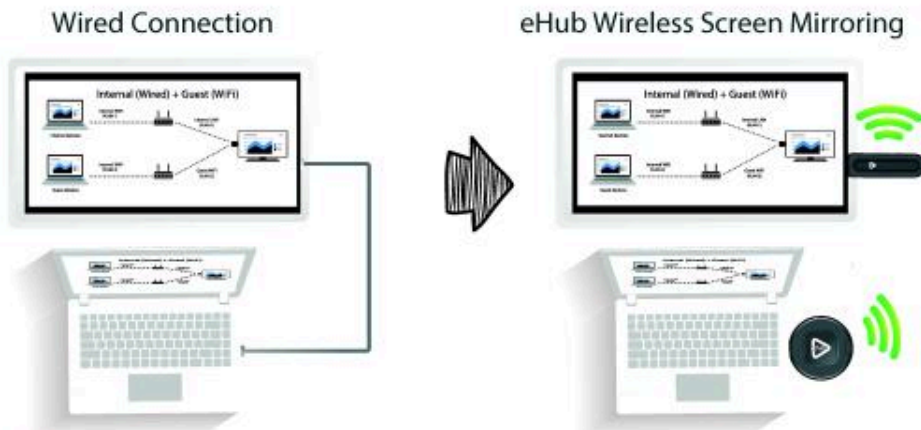

# HDMI Wireless Display System

Ideal solution for meeting rooms, presentation rooms, education, training and group work

Transmitter (eHub FHD)

Receiver (eHub FHD)

## eHub HDMI Wireless Display System

- Connect eHub FHD with any HDMI enabled device and start Screen Mirroring
- Experience the Full HD Video output supported with High Quality Audio
- No Software Installations; No Set-up needed; Avoid messy cable setup