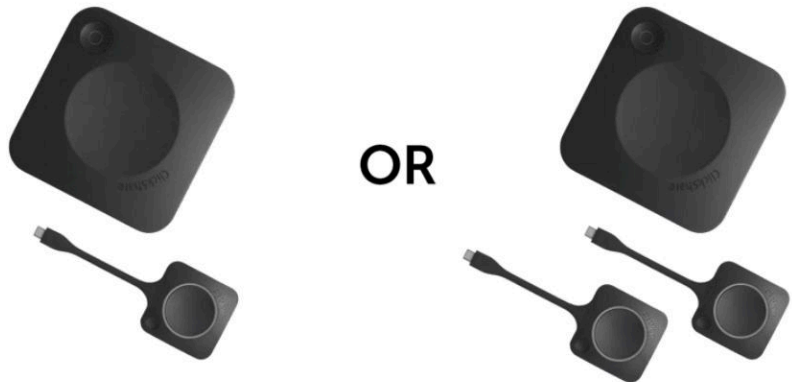

# ClickShare C-10

Interactive wireless presentation for any meeting space

- **Interactive features: touchback, annotation and blackboarding**
- **Increased collaboration with 2 sources on screen**
- **Iconic ClickShare Button(s) for employees and guests**
- **100% secure, encrypted and cloud-managed**