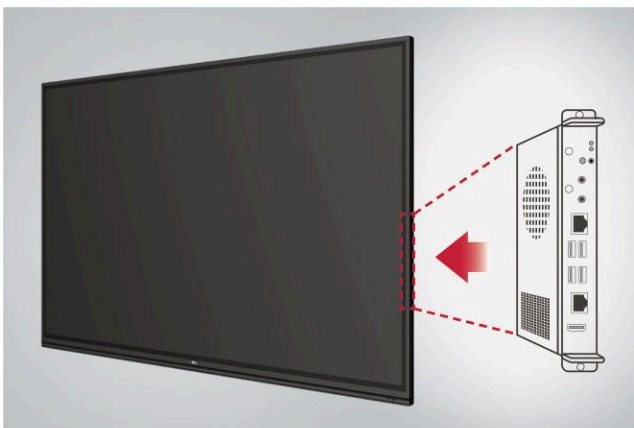

### Secure Mode

Secured mode disables screen mirroring options for SSP (Screen Share Pro), which is an application that enables screen sharing between mobile devices and the display, to prevent any unauthorized contents to be shown via screen sharing functions in various devices.