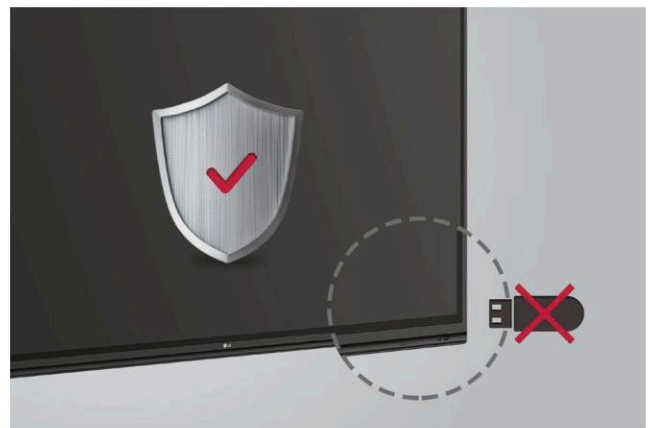

USB Block

The USB Block Mode that helps secure and prevent data from being copied into unauthorized devices in advance, which is essential for being used in space where security is critical.

* All images are intended to help you understand, and there may be some differences in practical use.