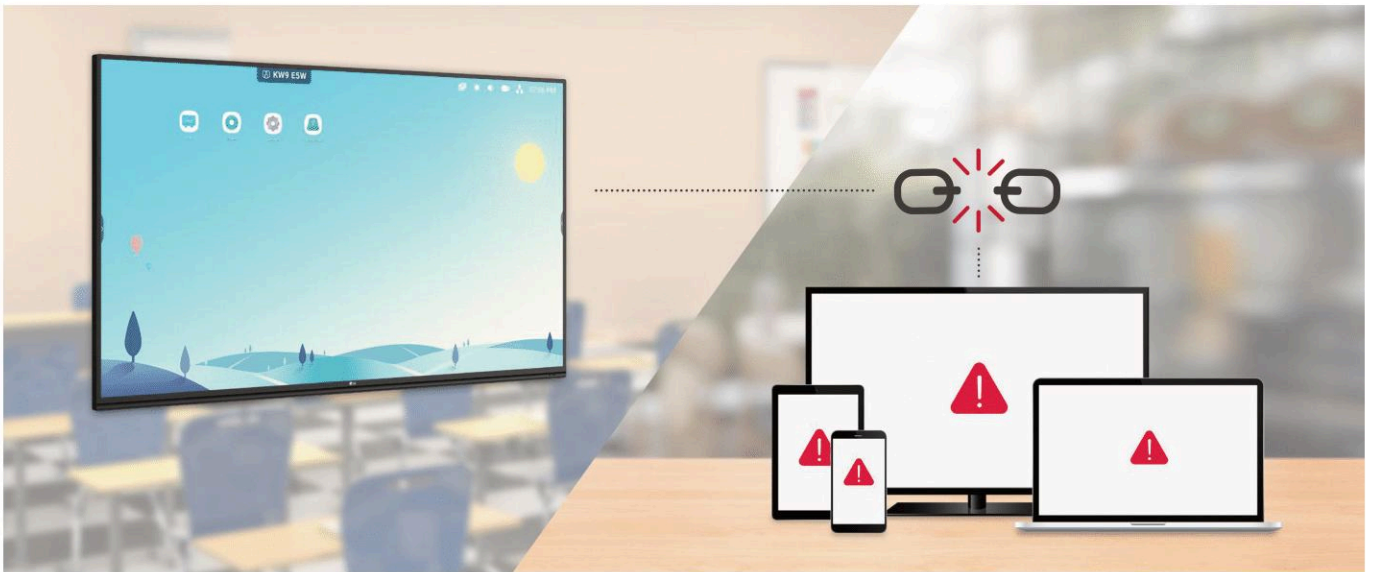

### Secure Mode

Secured mode disables screen mirroring options for SSP (Screen Share Pro), which is an application that enables screen sharing between mobile devices and the display, to prevent any unauthorized contents to be shown via screen sharing functions in various devices.