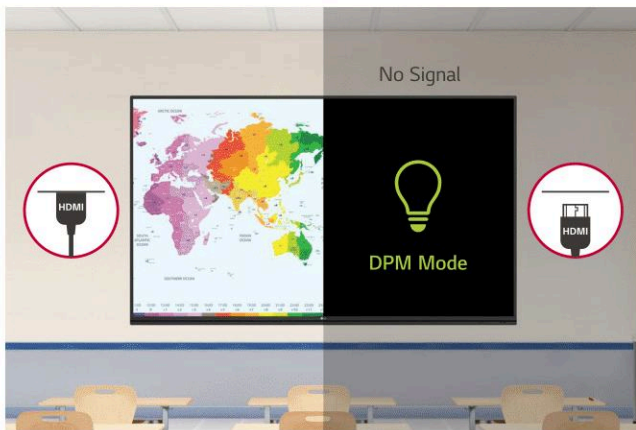

USER FRIENDLY EXPERIENCE

DPM (Display Power Management)

By activating DPM function, the display can be set to be on only when there is an input signal, which enables more efficient power management.