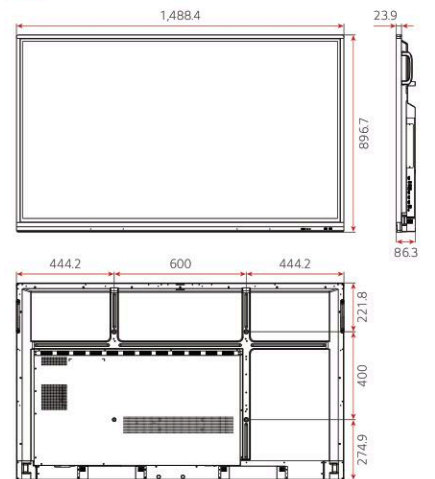

# PRODUCT INFORMATION

\* 86 inch

## TR3PJ Series

Display	Inch	86" / 75" / 65"
	Resolution	3,840 × 2,160 (UHD)
	Resolution (Android)	3,840 × 2,160 (UHD)
	Gap Between Cover Glass and Open Cell	0.8 mm
	Brightness (w/ Glass)	450 nit (Max.), 350 nit (Typ.)
	Brightness (w/o Glass)	490 nit (Max.), 390 nit (Typ.)
Touch	Touch Type	IR
	Multi Touch Point	Max. 20 Points
Connectivity	Input	HDMI (3, HDCP2.2/1.4), Audio, RS-232C, RJ45 (LAN), IR, USB 3.0 Type A (4), USB 2.0 Type A (1), USB 3.1 Type C (1, USB-PD, DP-Alt. Mode)
	Output	HDMI Out (1), Audio (1), Optical (1), Touch USB (2), RJ45 (1)

## DIMENSION

(unit: mm)

86"

75"

65"