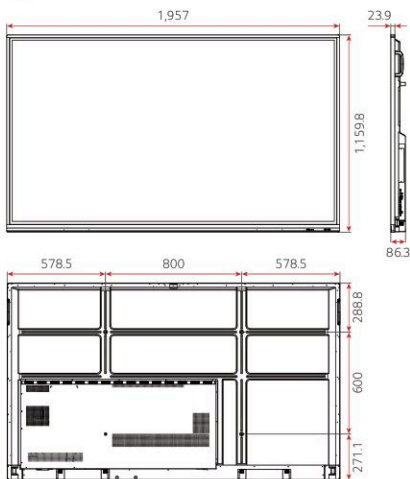

# PRODUCT INFORMATION

\* 86 inch

## TR3PJ Series

Display	Inch	86" / 75" / 65"
	Resolution	3,840 × 2,160 (UHD)
	Resolution (Android)	3,840 × 2,160 (UHD)
	Gap Between Cover Glass and Open Cell	0.8 mm
	Brightness (w/ Glass)	450 nit (Max.), 350 nit (Typ.)
	Brightness (w/o Glass)	490 nit (Max.), 390 nit (Typ.)
Touch	Touch Type	IR
	Multi Touch Point	Max. 20 Points
Connectivity	Input	HDMI (3, HDCP2.2/1.4), Audio, RS-232C, RJ45 (LAN), IR, USB 3.0 Type A (4), USB 2.0 Type A (1), USB 3.1 Type C (1, USB-PD, DP-Alt. Mode)
	Output	HDMI Out (1), Audio (1), Optical (1), Touch USB (2), RJ45 (1)

## DIMENSION

(unit: mm)

86"

75"

65"