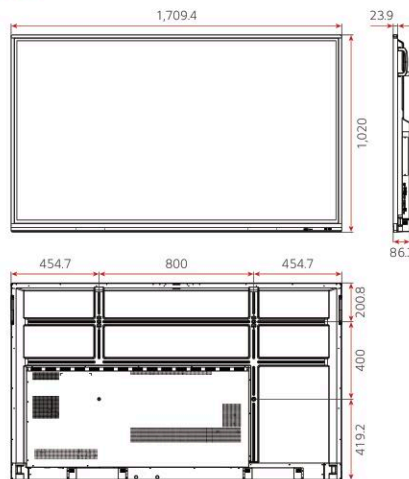

# PRODUCT INFORMATION

\* 86 inch

## TR3PJ Series

Display	Inch	86" / 75" / 65"
	Resolution	3,840 × 2,160 (UHD)
	Resolution (Android)	3,840 × 2,160 (UHD)
	Gap Between Cover Glass and Open Cell	0.8 mm
	Brightness (w/ Glass)	450 nit (Max.), 350 nit (Typ.)
	Brightness (w/o Glass)	490 nit (Max.), 390 nit (Typ.)
Touch	Touch Type	IR
	Multi Touch Point	Max. 20 Points
Connectivity	Input	HDMI (3, HDCP2.2/1.4), Audio, RS-232C, RJ45 (LAN), IR, USB 3.0 Type A (4), USB 2.0 Type A (1), USB 3.1 Type C (1, USB-PD, DP-Alt. Mode)
	Output	HDMI Out (1), Audio (1), Optical (1), Touch USB (2), RJ45 (1)

## DIMENSION

(unit: mm)

86"

75"

65"