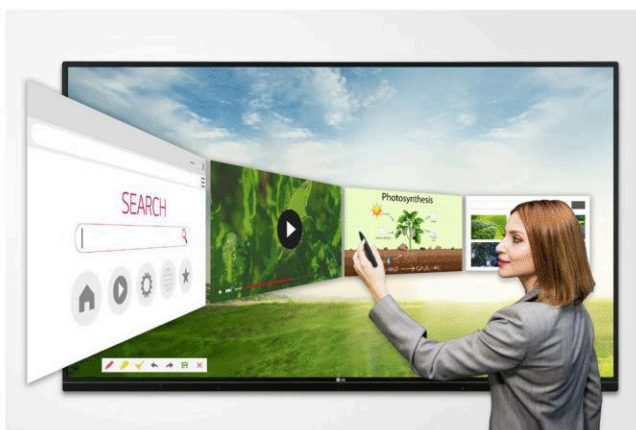

Web Browser

The TR3BG series supports the web browser in the Android OS, so you can search the web easily and quickly, without connecting to an external desktop.