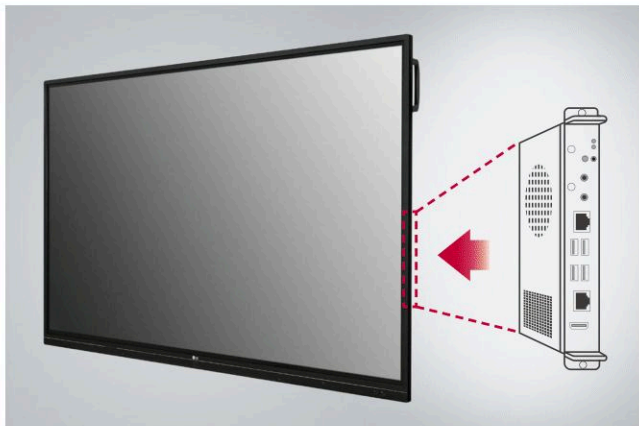

All-in-One

The TR3BG series integrates both Android OS and Free apps into a high performance SoC, without a PC.

SECURITY & COMPATIBILITY

Built-in OPS Slot

The TR3BG series supports OPS slots, allowing you to easily and conveniently mount OPS desktop at the back of the digital board without the hassle of connecting to an external desktop, offering you more expanded functions.