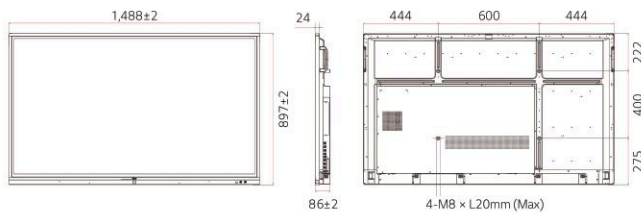

PRODUCT INFORMATION

* 65 inch

TR3BG Series

Display	Inch	65" / 55"
	Resolution	3,840 × 2,160 (UHD)
	Resolution (Android)	3,840 × 2,160 (UHD)
	Gap Between Cover Glass and Open Cell	< 1 mm
	Brightness (w/ Glass)	(Typ.) 350, 350 nit
	Brightness (wo Glass)	(Typ.) 390, 390 nit
Touch	Touch Type	IR
	Multi Touch Point	Max. 20 Points
Connectivity	Input	HDMI (3), USB 3.0 (3), USB 2.0 (3), RGB (1), Audio (1), RS-232C (1), RJ45 (1)
	Output	HDMI Out (1), Audio (1), Touch USB (2)

DIMENSION

(unit: mm)

65"

55"

CONNECTIVITY

Front

Side

Bottom