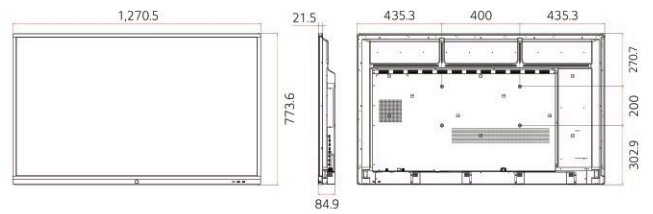

PRODUCT INFORMATION

* 65 inch

TR3BG Series

Display	Inch	65" / 55"
	Resolution	3,840 × 2,160 (UHD)
	Resolution (Android)	3,840 × 2,160 (UHD)
	Gap Between Cover Glass and Open Cell	< 1 mm
	Brightness (w/ Glass)	(Typ.) 350, 350 nit
	Brightness (wo Glass)	(Typ.) 390, 390 nit
Touch	Touch Type	IR
	Multi Touch Point	Max. 20 Points
Connectivity	Input	HDMI (3), USB 3.0 (3), USB 2.0 (3), RGB (1), Audio (1), RS-232C (1), RJ45 (1)
	Output	HDMI Out (1), Audio (1), Touch USB (2)

DIMENSION

(unit: mm)

65"

55"

CONNECTIVITY

Front

Side

Bottom