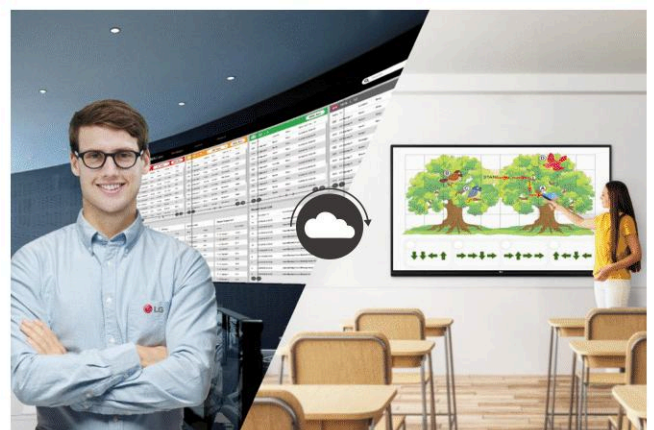

Real-time ConnectedCare Service

Maintenance is easy and fast with the optional ConnectedCare* service, a cloud service solution provided by LG. It remotely manages the status of displays in client workplaces for fault diagnosis and remote-control services, ensuring the stable operation of clients' businesses.

* PIP function is provided in app form.

* It can only be changed to the specified size.

* The availability of the "ConnectedCare" service differs by region, so please contact the LG sales representative in your region for more details.