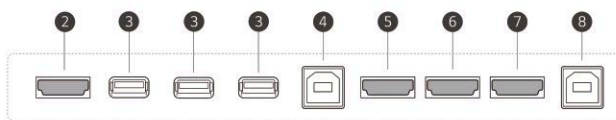

* PIP function is provided in app form.

* It can only be changed to the specified size.

* The availability of the "ConnectedCare" service differs by region, so please contact the LG sales representative in your region for more details.

DIMENSION

(unit: mm)

65"

55"

CONNECTIVITY

Front

Side

Bottom

- ① USB 2.0
- ② HDMI OUT
- ③ USB 3.0
- ④ TOUCH OUT 1
- ⑤ HDMI IN 1
- ⑥ HDMI IN 2
- ⑦ HDMI IN 3
- ⑧ TOUCH OUT 2
- ⑨ VGA
- ⑩ AUDIO IN
- ⑪ SPDIF
- ⑫ RS-232C IN
- ⑬ AUDIO OUT
- ⑭ LAN