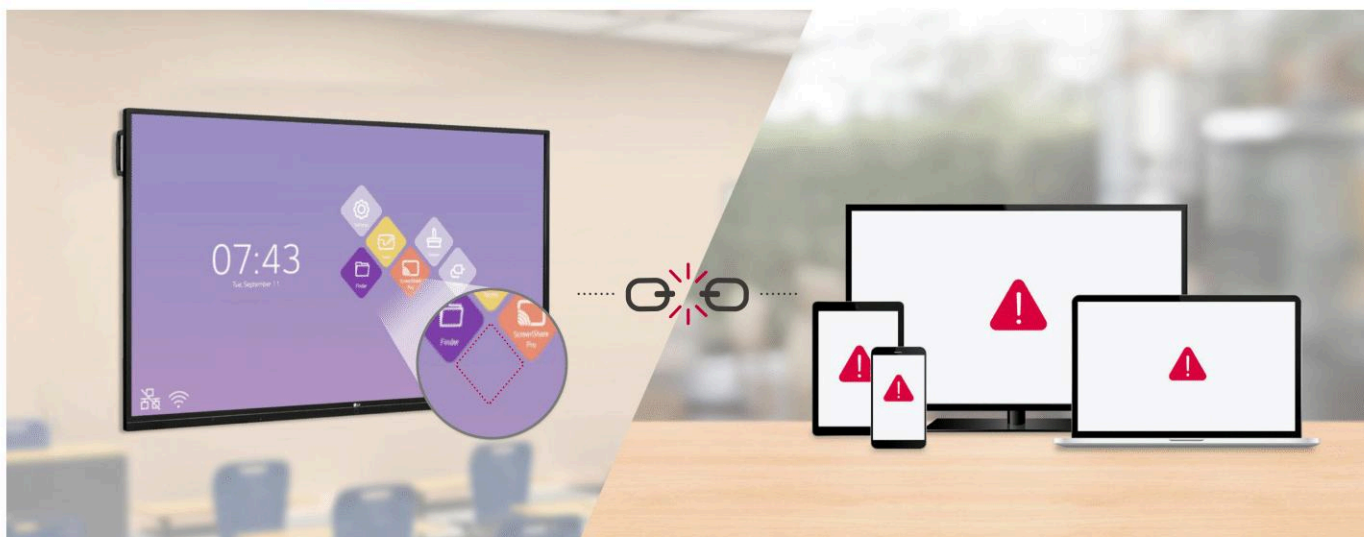

EASY CONNECTION & SHARING

ScreenShare Pro Upgrade

With the newly upgraded ScreenShare Pro, which enables to show a maximum of six shared screens or a file on a screen in real-time, it has enhanced usability by allowing users to share Chromecast mirroring on the same network without any application.

All-in-One

The TR3BG series integrates both Android OS and Free apps into a high performance SoC, without a PC.

SECURITY & COMPATIBILITY

Built-in OPS Slot

The TR3BG series supports OPS slots, allowing you to easily and conveniently mount OPS desktop at the back of the digital board without the hassle of connecting to an external desktop, offering you more expanded functions.

USB Block

The USB Block Mode that helps secure and prevent data from being copied into unauthorized devices in advance, which is essential for being used in space where security is critical.

Secure Mode

Secure Mode blocks unauthorized contents to be shown via sharing screen function in various devices. The preloaded applications related to share screens will be hidden from menu. Secured mode disables screen mirroring options for SSP (Screen Share Pro). It helps prevent unauthorized access to your IDB.