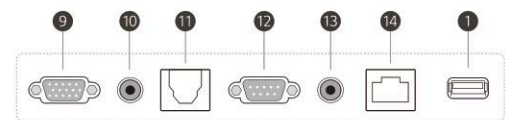

DIMENSION

(unit: mm)

65"

55"

CONNECTIVITY

Front

Side

Bottom

- ① USB 2.0
- ② HDMI OUT
- ③ USB 3.0
- ④ TOUCH OUT 1
- ⑤ HDMI IN 1
- ⑥ HDMI IN 2
- ⑦ HDMI IN 3
- ⑧ TOUCH OUT 2
- ⑨ VGA
- ⑩ AUDIO IN
- ⑪ SPDIF
- ⑫ RS-232C IN
- ⑬ AUDIO OUT
- ⑭ LAN