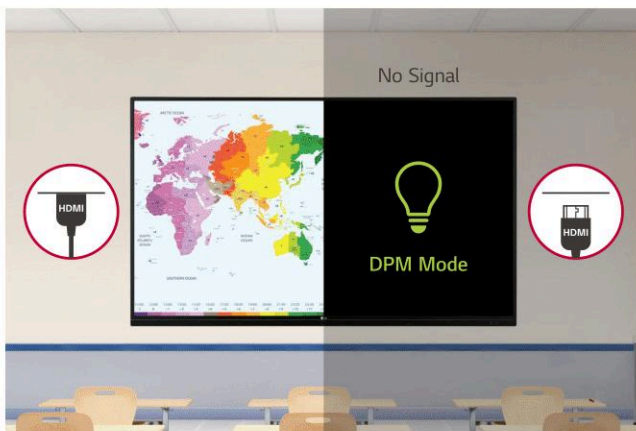

USER FRIENDLY EXPERIENCE

DPM (Display Power Management)

By activating DPM function, the display can be set to be on only when there is an input signal, which enables more efficient power management.