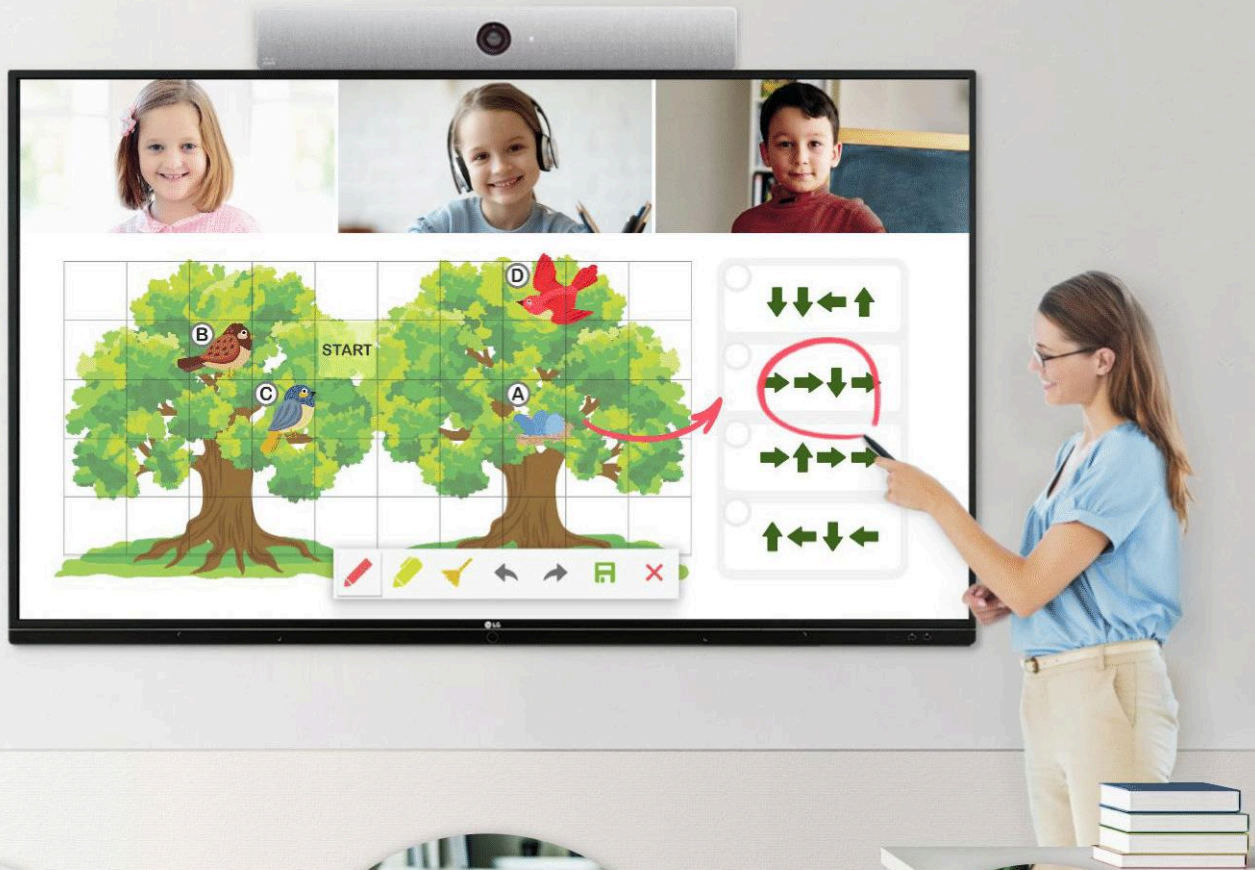

Procure

**Powered By Choice,
Driven By You.**

* All images are for illustrative purposes only.

Interactive Digital Board TR3BG Series

True Interactivity for Bringing People Together

Genuine Touch & Writing Experience

Easy Connection & Sharing

User Friendly Experience

Security & Compatibility

TR3BG SERIES

Compatible with Various OS

- Android, iOS, Windows, Chrome

Wireless Screen Mirroring from / to Devices

- Two Way Communication
- Up to 6 Devices on Display
- Direct Sharing Annotation & Files

- Free Embedded Applications
- Note, Web Browser, Screen Share Pro

Enhanced Security

- Keep Your Contents to Be Secured with Secure Mode and USB Block Mode

TR3BG SERIES FEATURES

4K Resolution (UHD) OSD (On Screen Display)

EASY CONNECTION & SHARING

ScreenShare Pro Upgrade

With the newly upgraded ScreenShare Pro, which enables to show a maximum of six shared screens or a file on a screen in real-time, it has enhanced usability by allowing users to share Chromecast mirroring on the same network without any application.