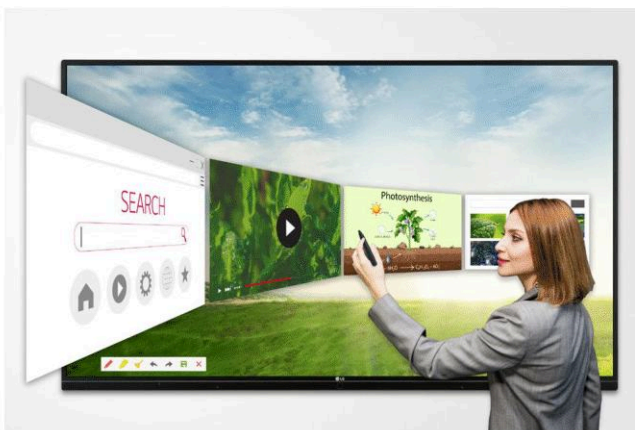

Web Browser

The TR3BG series supports the web browser in the Android OS, so you can search the web easily and quickly, without connecting to an external desktop.