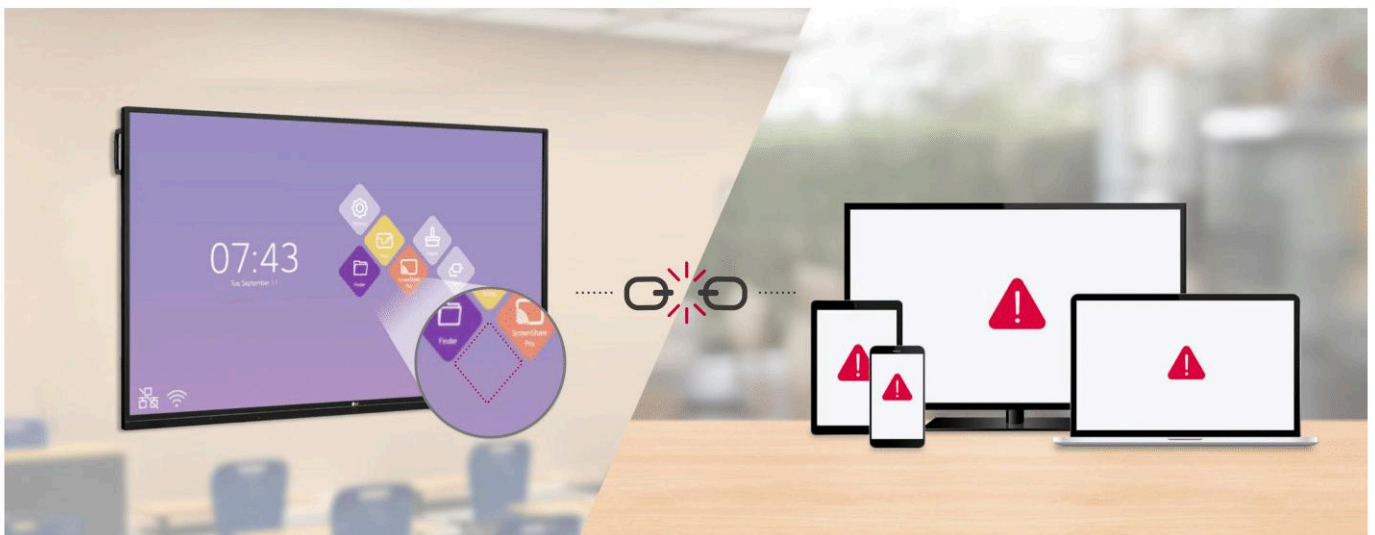

EASY CONNECTION & SHARING

ScreenShare Pro Upgrade

With the newly upgraded ScreenShare Pro, which enables to show a maximum of six shared screens or a file on a screen in real-time, it has enhanced usability by allowing users to share Chromecast mirroring on the same network without any application.

All-in-One

The TR3BG series integrates both Android OS and Free apps into a high performance SoC, without a PC.

SECURITY & COMPATIBILITY

Built-in OPS Slot

The TR3BG series supports OPS slots, allowing you to easily and conveniently mount OPS desktop at the back of the digital board without the hassle of connecting to an external desktop, offering you more expanded functions.

USB Block

The USB Block Mode that helps secure and prevent data from being copied into unauthorized devices in advance, which is essential for being used in space where security is critical.

Secure Mode

Secure Mode blocks unauthorized contents to be shown via sharing screen function in various devices. The preloaded applications related to share screens will be hidden from menu. Secured mode disables screen mirroring options for SSP (Screen Share Pro). It helps prevent unauthorized access to your IDB.