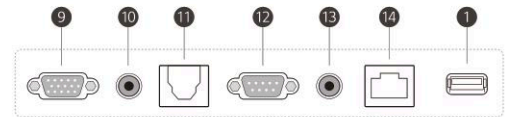

DIMENSION

(unit: mm)

55"

CONNECTIVITY

Front

Side

Bottom

- ① USB 2.0
- ④ TOUCH OUT 1
- ⑦ HDMI IN 3
- ⑩ AUDIO IN
- ⑬ AUDIO OUT
- ② HDMI OUT
- ⑤ HDMI IN 1
- ⑧ TOUCH OUT 2
- ⑪ SPDIF
- ⑭ LAN
- ③ USB 3.0
- ⑥ HDMI IN 2
- ⑨ VGA
- ⑫ RS-232C IN