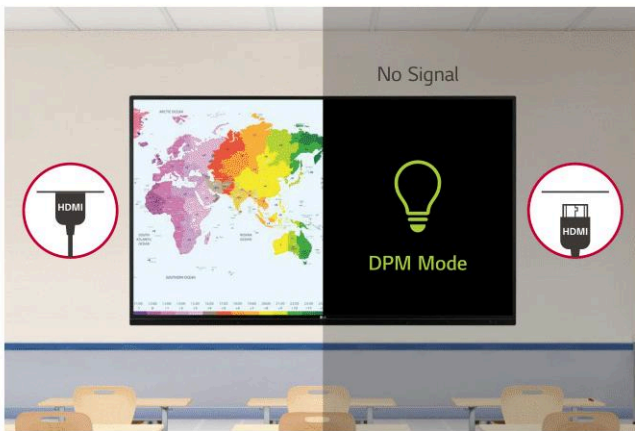

HDMI-out (RGB, Android, OPS)

Upgraded HW Reliability

GENUINE TOUCH & WRITING EXPERIENCE

Multi Touch & Writing

The TR3BG series can simultaneously use up to 20 points of multi touch. This function offers a lifelike board writing experience and makes collaboration much easier.

EASY CONNECTION & SHARING

ScreenShare Pro Upgrade

With the newly upgraded ScreenShare Pro, which enables to show a maximum of six shared screens or a file on a screen in real-time, it has enhanced usability by allowing users to share Chromecast mirroring on the same network without any application.

Air Class

Air Class supports connecting up to 30 students and offers interactive meetings for all mobile devices on the same network, providing a variety of tools such as voting, answering, and sharing project texts.

USER FRIENDLY EXPERIENCE

DPM (Display Power Management)

By activating DPM function, the display can be set to be on only when there is an input signal, which enables more efficient power management.

Annotation Upgrade