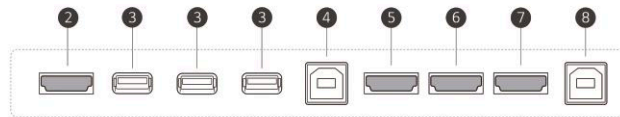

DIMENSION

(unit: mm)

55"

CONNECTIVITY

Front

Side

Bottom

- ① USB 2.0
- ④ TOUCH OUT 1
- ⑦ HDMI IN 3
- ⑩ AUDIO IN
- ⑬ AUDIO OUT
- ② HDMI OUT
- ⑤ HDMI IN 1
- ⑧ TOUCH OUT 2
- ⑪ SPDIF
- ⑭ LAN
- ③ USB 3.0
- ⑥ HDMI IN 2
- ⑨ VGA
- ⑫ RS-232C IN