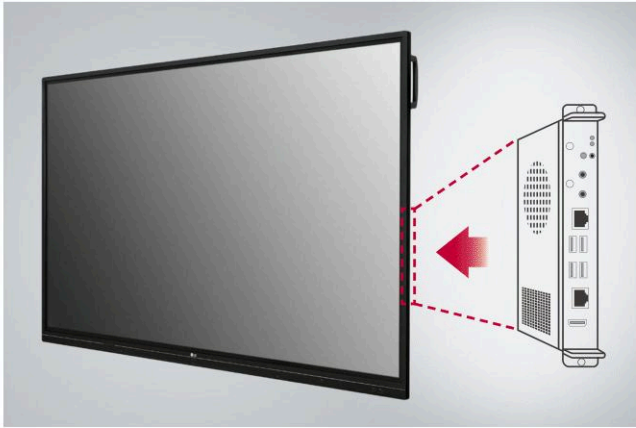

All-in-One

The TR3BG series integrates both Android OS and Free apps into a high performance SoC, without a PC.

SECURITY & COMPATIBILITY

Built-in OPS Slot

The TR3BG series supports OPS slots, allowing you to easily and conveniently mount OPS desktop at the back of the digital board without the hassle of connecting to an external desktop, offering you more expanded functions.