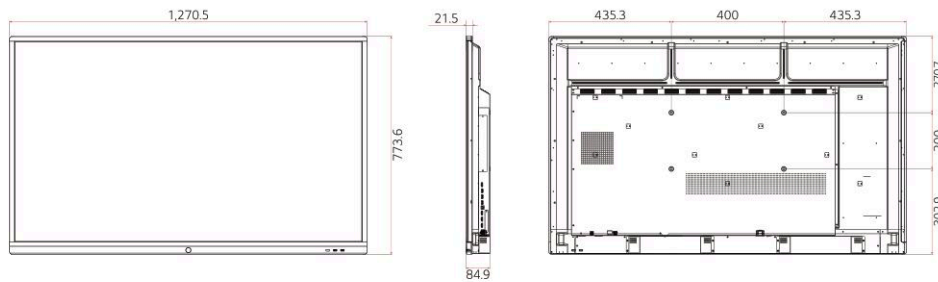

- * The availability of the "ConnectedCare" service differs by region, so please contact the LG sales representative in your region for more details.

PRODUCT INFORMATION

TR3BG Series

Display	Inch	55"
	Resolution	3,840 × 2,160 (UHD)
	Resolution (Android)	3,840 × 2,160 (UHD)
	Brightness (w/ Glass)	(Typ.) 280 nit
	Brightness (wo Glass)	(Typ.) 311 nit
Touch	Touch Type	IR
	Multi Touch Point	Max. 20 Points
Connectivity	Input	HDMI (3), USB 3.0 (3), USB 2.0 (3), RGB (1), Audio (1), RS-232C (1), RJ45 (1)
	Output	HDMI Out (1), Audio (1), Touch USB (2)

DIMENSION

(unit: mm)

55"

CONNECTIVITY

Front

Side

Bottom

- ① USB 2.0
- ④ TOUCH OUT 1
- ⑦ HDMI IN 3
- ⑩ AUDIO IN
- ⑬ AUDIO OUT
- ② HDMI OUT
- ⑤ HDMI IN 1
- ⑧ TOUCH OUT 2
- ⑪ SPDIF
- ⑭ LAN
- ③ USB 3.0
- ⑥ HDMI IN 2
- ⑨ VGA
- ⑫ RS-232C IN